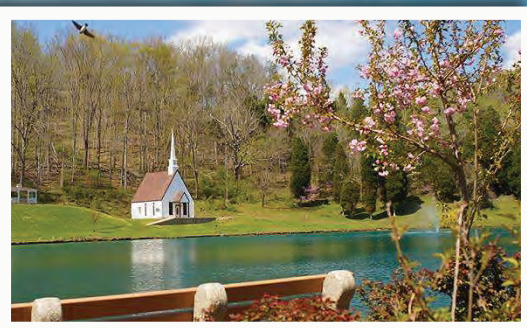

*DONATE A
PERSONALIZED BRICK, AND
YOUR FAMILY WILL KNOW
FOR YEARS TO COME THAT
YOU HELPED BUILD THE
FUTURE OF
RIPPLING WATERS
CAMPGROUND*

BRICK OPTIONS

4x8 BRICKS

- 3 lines of 18 character personalization
- Graphic available on the Left or Right side with a 3 line, 10 character/line limit
(includes spaces and punctuation)